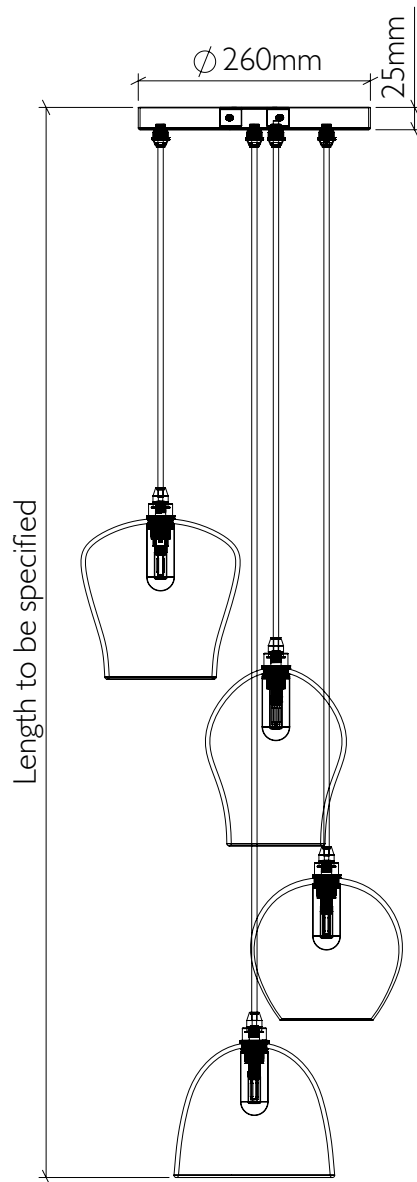

# Bathroom 4 Drop Chandelier

curiousa & curiousa

---

Product code IP65\_4CHD

Materials Hand-blown glass, metal fittings

Fitting IP65 with G9 LED bulb

Flex Single braid fabric finished flex

*Length to be specified (non-adjustable)*

Average weight 4.5kg

---

See [www.curiousa.co.uk/options](http://www.curiousa.co.uk/options) for glass colours, flex and fitting finish options.

To order, please email [studio@curiousa.co.uk](mailto:studio@curiousa.co.uk)