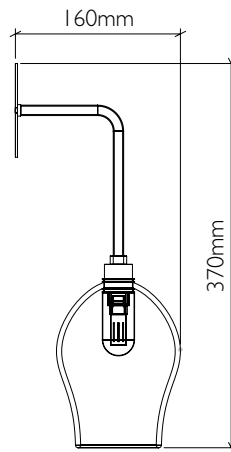

Classic Small Teardrop

Product Code SPS_002