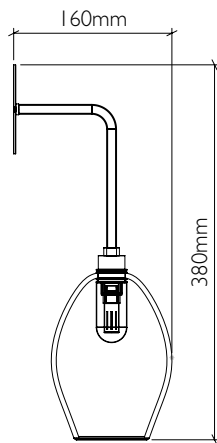

Small Pear Drop

Product Code PEAR_SPS