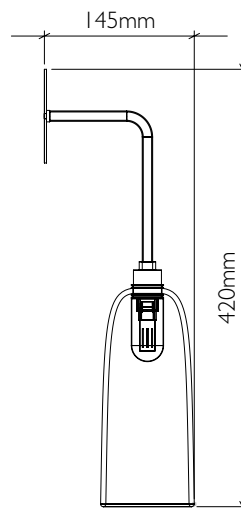

Tor Light

Product Code TOR_SP