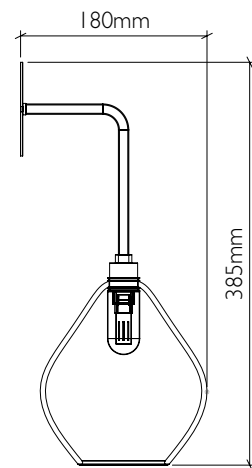

Bathroom Long Mod Wall Light

curiousa & curiousa

Product code WALL_LONG_MOD_IP65

Fitting IP65 with G9 LED bulb

Materials Hand-blown glass, metal fittings

Average weight 1kg

See www.curiousa.co.uk/options for glass colours and fitting finish options..

Classic Small Traditional

Product Code SPS_004

Small Pear Drop

Product Code PEAR_SPS

Tor Light

Product Code TOR_SP

Medium Acid Drop

Product Code ACID_SPM