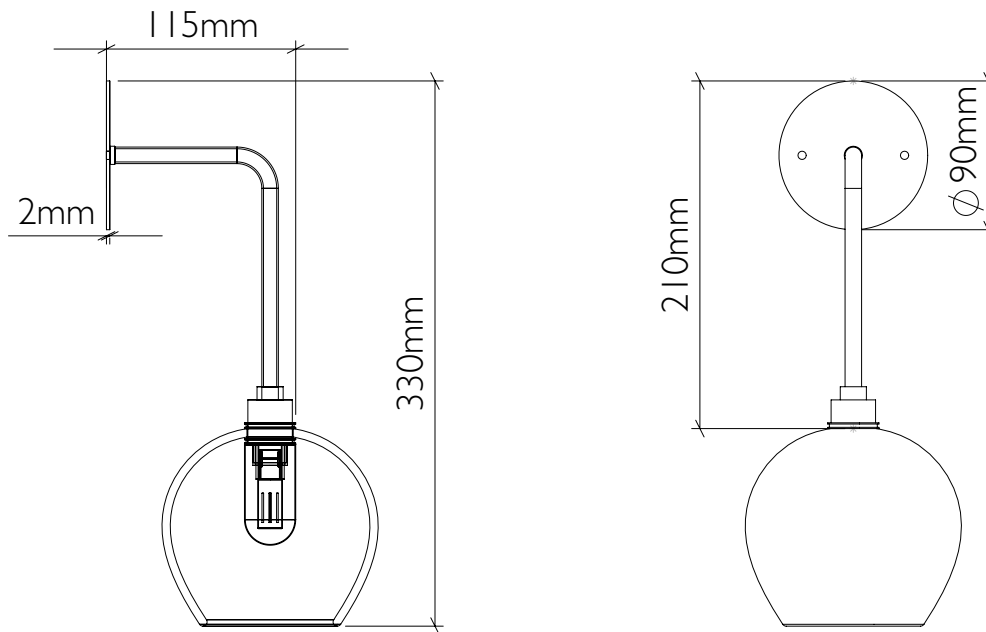

Bathroom Long Mod Wall Light

curiousa & curiousa

Product code WALL_LONG_MOD_IP65

Fitting IP65 with G9 LED bulb

Materials Hand-blown glass, metal fittings

Average weight 1kg

See www.curiousa.co.uk/options for glass colours and fitting finish options..

To order, please email studio@curiousa.co.uk

Bathroom Long Mod Wall Light

Glass Shade Options

curiousa & curiousa

Classic Small Bowl

Product Code SPS_001

Classic Small Teardrop

Product Code SPS_002

Classic Small Round

Product Code SPS_003