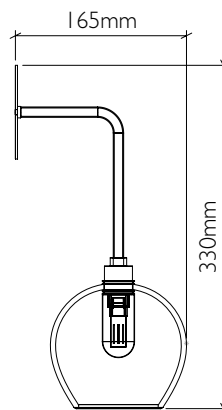

Bathroom Long Mod Wall Light

curiousa & curiousa

Product code WALL_LONG_MOD_IP65

Fitting IP65 with G9 LED bulb

Materials Hand-blown glass, metal fittings

Average weight 1kg

See www.curiousa.co.uk/options for glass colours and fitting finish options..

Classic Small Traditional

Product Code SPS_004

Small Pear Drop

Product Code PEAR_SPS

Tor Light

Product Code TOR_SP

Medium Acid Drop

Product Code ACID_SPM