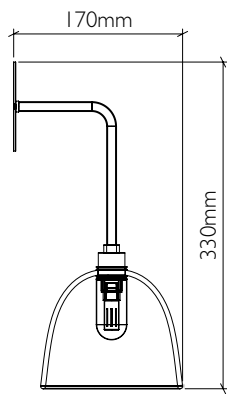

Bathroom Long Mod Wall Light

Glass Shade Options

curiousa & curiousa

Classic Small Bowl

Product Code SPS_001