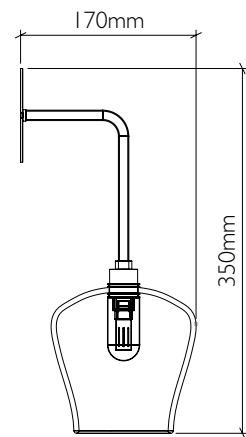

Classic Small Traditional

Product Code SPS_004