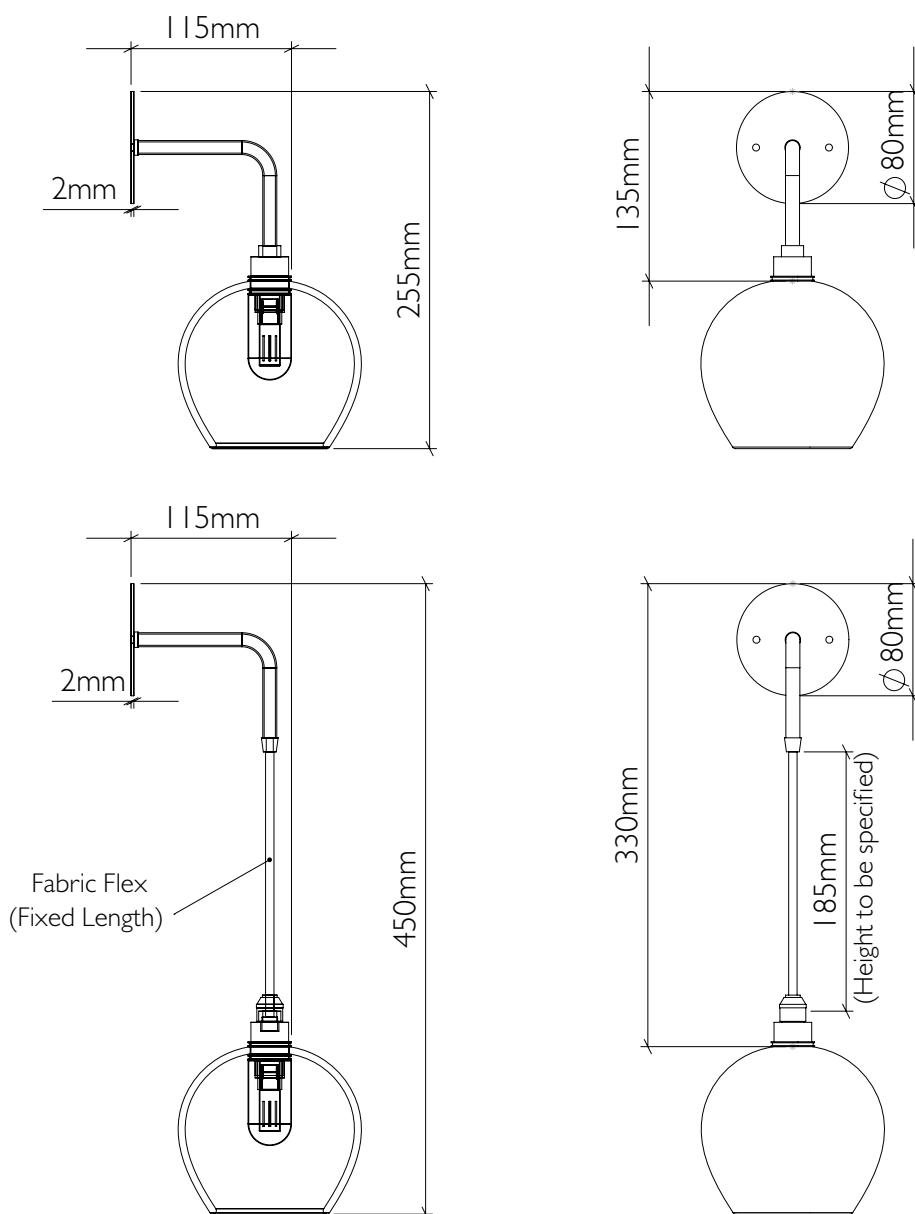

# Bathroom Mod Wall Light

curiousa & curiousa

Product code WALL\_MOD\_IP65

Fitting IP65 with G9 LED bulb

Materials Hand-blown glass, metal fittings

Average weight 1kg

Flex Single braid fabric finished flex

Length to be specified (non-adjustable)

Product Code SPS\_004

Small Pear Drop

Product Code PEAR\_SPS

Tor Light

Product Code TOR\_SP

Medium Acid Drop

Product Code ACID\_SPM

Classic Small Round