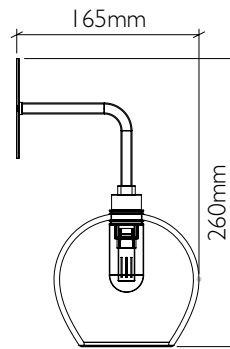

# Bathroom Mod Wall Light

curiousa & curiousa

Product code WALL\_MOD\_IP65

Fitting IP65 with G9 LED bulb

Materials Hand-blown glass, metal fittings

Average weight 1kg

Flex Single braid fabric finished flex

Length to be specified (non-adjustable)

Product Code SPS\_004

Small Pear Drop

Product Code PEAR\_SPS

Tor Light

Product Code TOR\_SP

Medium Acid Drop

Product Code ACID\_SPM

Classic Small Round