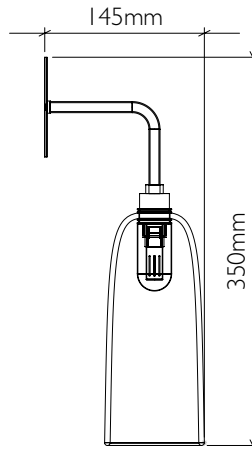

Tor Light

Product Code TOR_SP