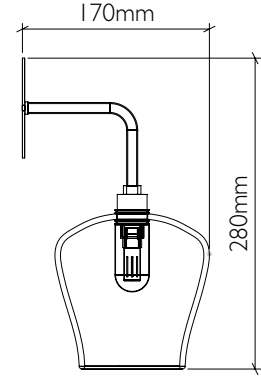

Classic Small Traditional

Product Code SPS_004