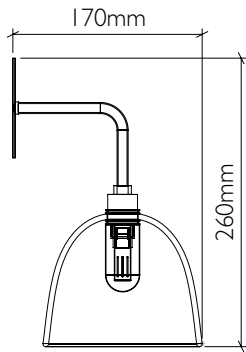

Bathroom Mod Wall Light

Glass Shade Options

curiousa & curiousa

Classic Small Bowl

Product Code SPS_001