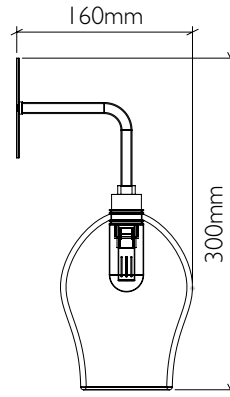

Classic Small Teardrop

Product Code SPS_002