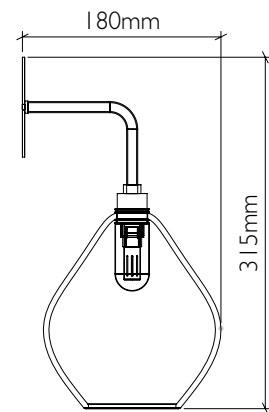

# Bathroom Mod Wall Light

curiousa & curiousa

Product code WALL\_MOD\_IP65

Fitting IP65 with G9 LED bulb

Materials Hand-blown glass, metal fittings

Average weight 1kg

Flex Single braid fabric finished flex

Length to be specified (non-adjustable)

Product Code SPS\_004

Small Pear Drop

Product Code PEAR\_SPS

Tor Light

Product Code TOR\_SP

Medium Acid Drop

Product Code ACID\_SPM

Classic Small Round