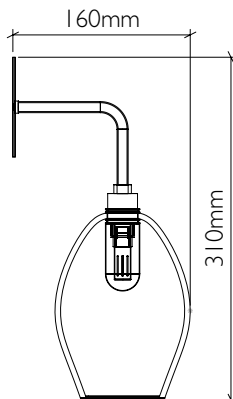

Small Pear Drop

Product Code PEAR_SPS