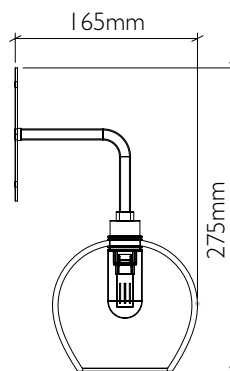

# Bathroom Nouveau Wall Light

curiousa & curiousa

Product code WALL\_NOV\_IP65

Fitting IP65 with G9 LED bulb

Materials Hand-blown glass, metal fittings

Average weight 1kg

Flex Single braid fabric finished flex

Product Code SPS\_004

Small Pear Drop

Product Code PEAR\_SPS

Tor Light

Product Code TOR\_SP

Medium Acid Drop

Product Code ACID\_SPM

Classic Small Round