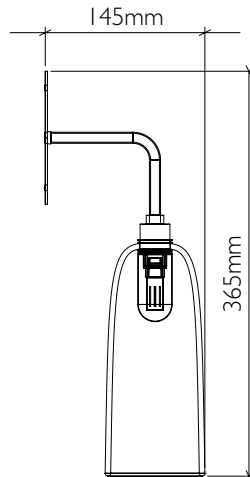

Tor Light

Product Code TOR_SP