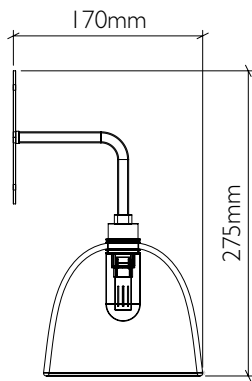

Bathroom Nouveau Wall Light

Glass Shade Options

curiousa & curiousa

Classic Small Bowl

Product Code SPS_001