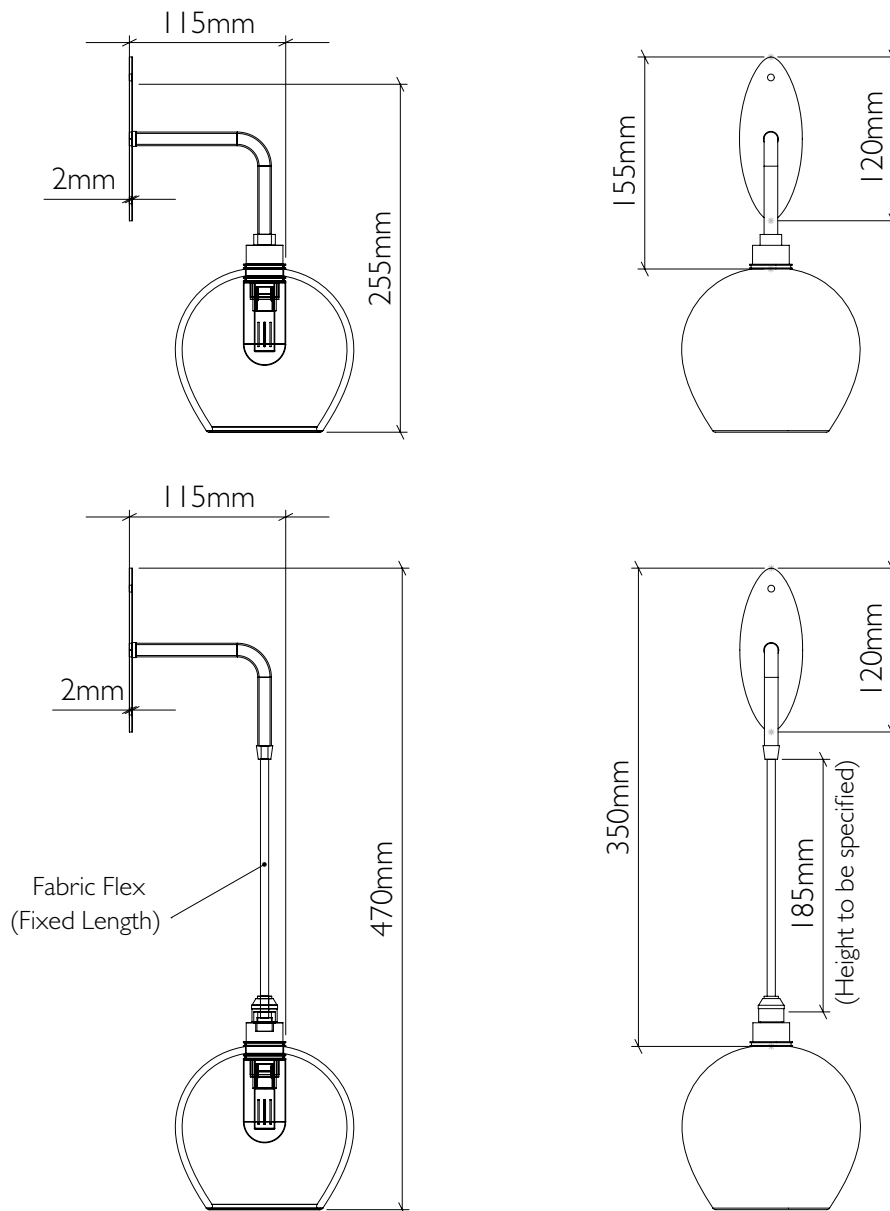

# Bathroom Nouveau Wall Light

curiousa & curiousa

Product code WALL\_NOV\_IP65

Fitting IP65 with G9 LED bulb

Materials Hand-blown glass, metal fittings

Average weight 1kg

Flex Single braid fabric finished flex

Length to be specified (non-adjustable)

See [www.curiousa.co.uk/options](http://www.curiousa.co.uk/options) for glass colours and fitting finish options..

To order, please email [studio@curiousa.co.uk](mailto:studio@curiousa.co.uk)

Product Code SPS\_004

Small Pear Drop

Product Code PEAR\_SPS

Tor Light

Product Code TOR\_SP

Medium Acid Drop

Product Code ACID\_SPM

Classic Small Round