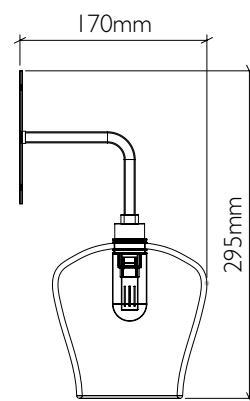

Classic Small Traditional

Product Code SPS_004