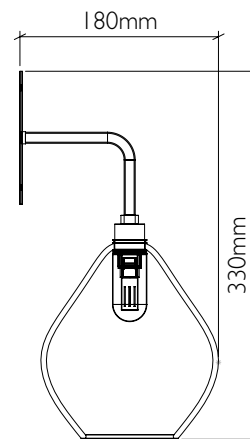

# Bathroom Nouveau Wall Light

curiousa & curiousa

Product code WALL\_NOV\_IP65

Fitting IP65 with G9 LED bulb

Materials Hand-blown glass, metal fittings

Average weight 1kg

Flex Single braid fabric finished flex

Product Code SPS\_004

Small Pear Drop

Product Code PEAR\_SPS

Tor Light

Product Code TOR\_SP

Medium Acid Drop

Product Code ACID\_SPM

Classic Small Round