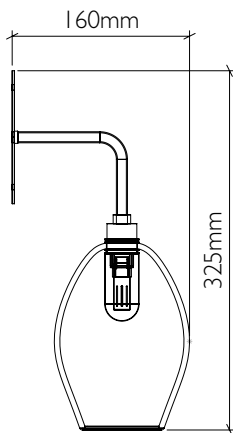

Small Pear Drop

Product Code PEAR_SPS