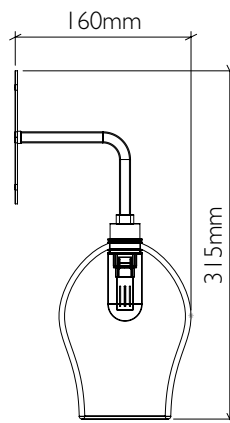

Classic Small Teardrop

Product Code SPS_002