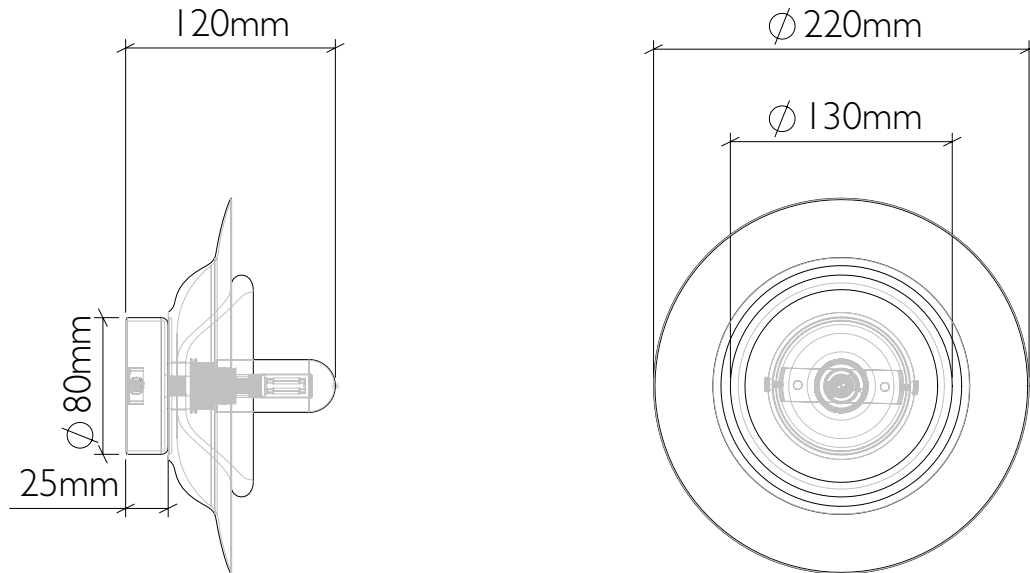

Bathroom Siren Wall Light

curiousa & curiousa

The Bathroom Siren Wall Light can use the Tenor, Tweeter and Amp

Product code IP65_SIREN_TENOR

Materials Hand-blown glass, metal fittings, hand crafted

Fitting IP65 with G9 LED bulb

Flex Single braid fabric finished flex

Length to be specified (non-adjustable)

Average weight 1 kg

See www.curiousa.co.uk/options for glass colours, flex and fitting finish options.

To order, please email studio@curiousa.co.uk

Bathroom Siren Wall Light

The Bathroom Siren Wall Light can use the Tenor, Tweeter and Amp

Product code IP65_SIREN_TWEETER

Materials Hand-blown glass, metal fittings, bone china

Fitting IP65 with G9 LED bulb