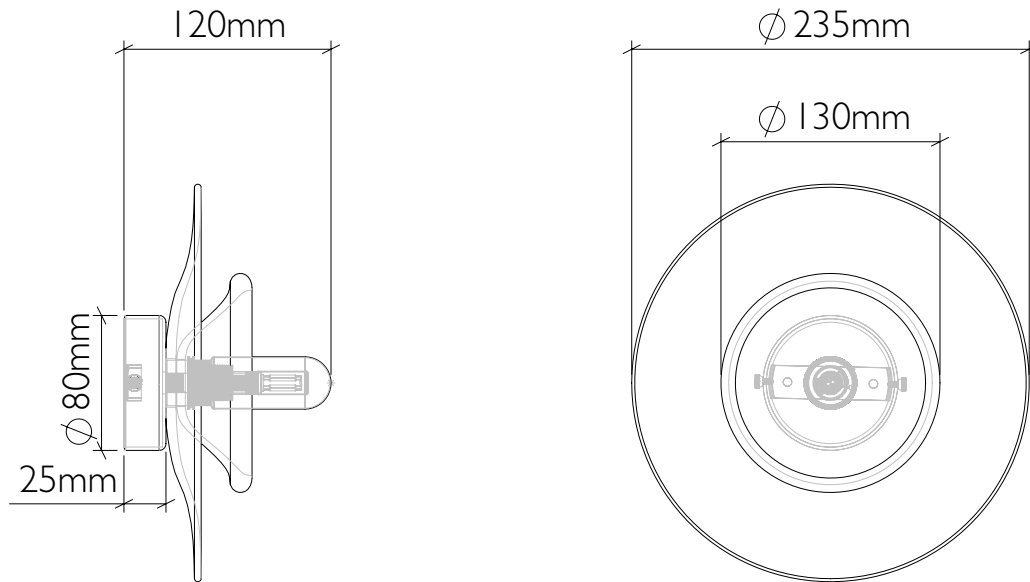

Bathroom Siren Wall Light

curiousa & curiousa

The Bathroom Siren Wall Light can use the Tenor, Tweeter and Amp

Product code IP65_SIREN_TENOR

Materials Hand-blown glass, metal fittings, hand crafted

Fitting IP65 with G9 LED bulb

Flex Single braid fabric finished flex

Length to be specified (non-adjustable)

Average weight 1 kg

See www.curiousa.co.uk/options for glass colours, flex and fitting finish options.

To order, please email studio@curiousa.co.uk

Bathroom Siren Wall Light

The Bathroom Siren Wall Light can use the Tenor, Tweeter and Amp

Product code IP65_SIREN_TWEETER

Materials Hand-blown glass, metal fittings, bone china

Fitting IP65 with G9 LED bulb