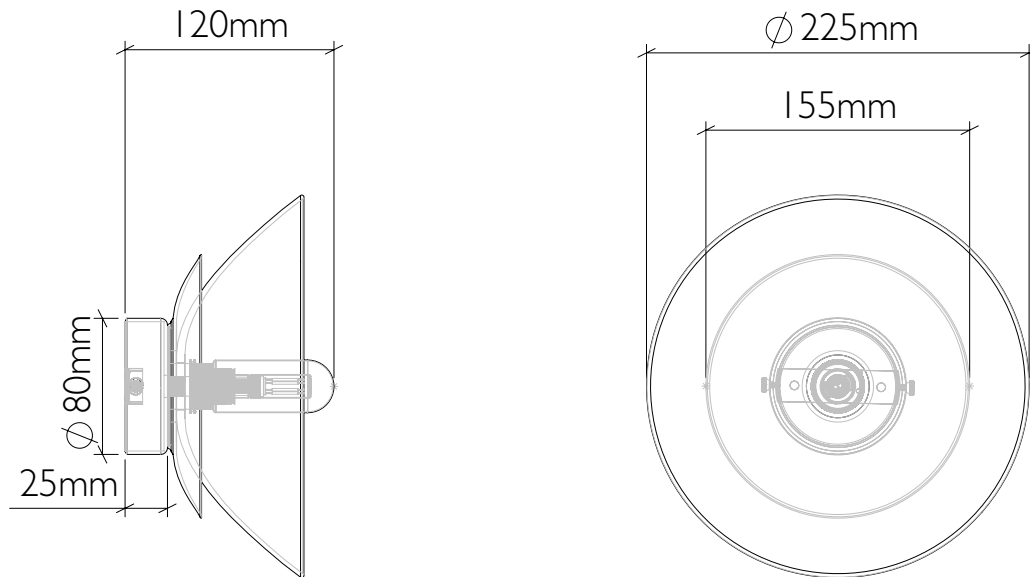

Bathroom Siren Wall Light

curiousa & curiousa

The Bathroom Siren Wall Light can use the Tenor, Tweeter and Amp

Product code IP65_SIREN_AMP

Materials Hand-blown glass, metal fittings, bone china

Fitting IP65 with G9 LED bulb

Flex Single braid fabric finished flex

Length to be specified (non-adjustable)

Average weight 1kg

See www.curiousa.co.uk/options for glass colours, flex and fitting finish options.

To order, please email studio@curiousa.co.uk