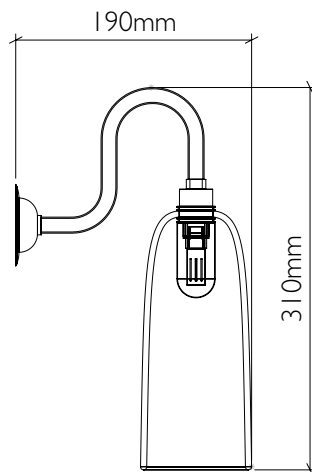

Tor Light

Product Code TOR_SP