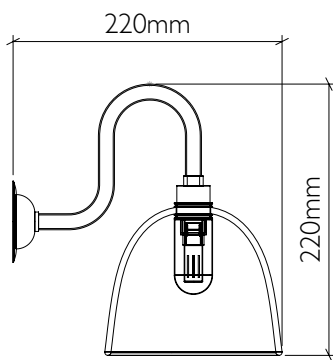

Bathroom Swan Wall Light

Glass Shade Options

curiousa & curiousa

Classic Small Bowl

Product Code SPS_001