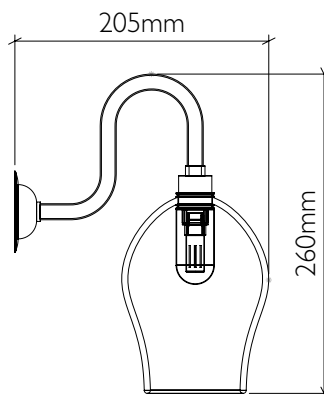

Bathroom Swan Wall Light

curiousa & curiousa

Product code WALL_SWAN_IP65

Fitting IP65 with G9 LED bulb

Materials Hand-blown glass, metal fittings

Average weight 1kg

See www.curiousa.co.uk/options for glass colours and fitting finish options..

To order, please email studio@curiousa.co.uk

Bathroom Swan Wall Light

Glass Shade Options

curiousa & curiousa

Classic Small Bowl

Product Code SPS_001

Classic Small Teardrop

Product Code SPS_002