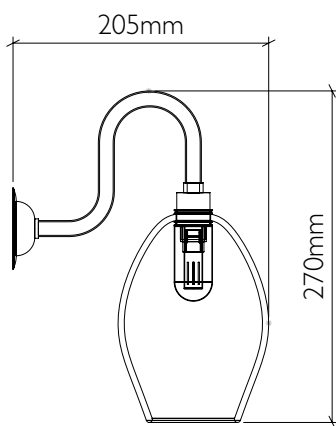

Small Pear Drop

Product Code PEAR_SPS