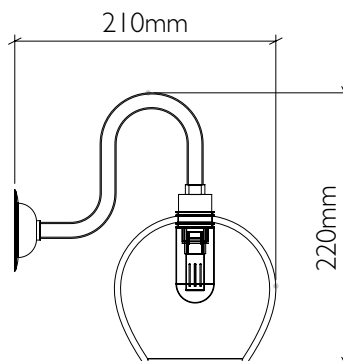

Bathroom Swan Wall Light

curiousa & curiousa

Product code WALL_SWAN_IP65

Fitting IP65 with G9 LED bulb

Materials Hand-blown glass, metal fittings

Average weight 1kg

See www.curiousa.co.uk/options for glass colours and fitting finish options..

Classic Small Traditional

Product Code SPS_004

Small Pear Drop

Product Code PEAR_SPS

Tor Light

Product Code TOR_SP

Medium Acid Drop

Product Code ACID_SPM