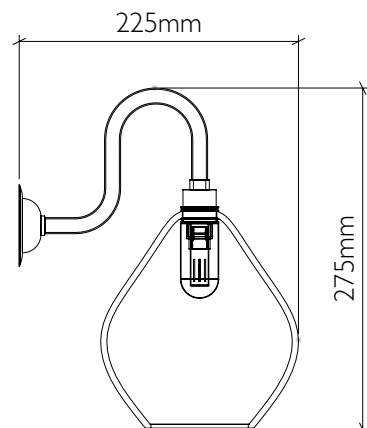

Medium Acid Drop

Product Code ACID_SPM