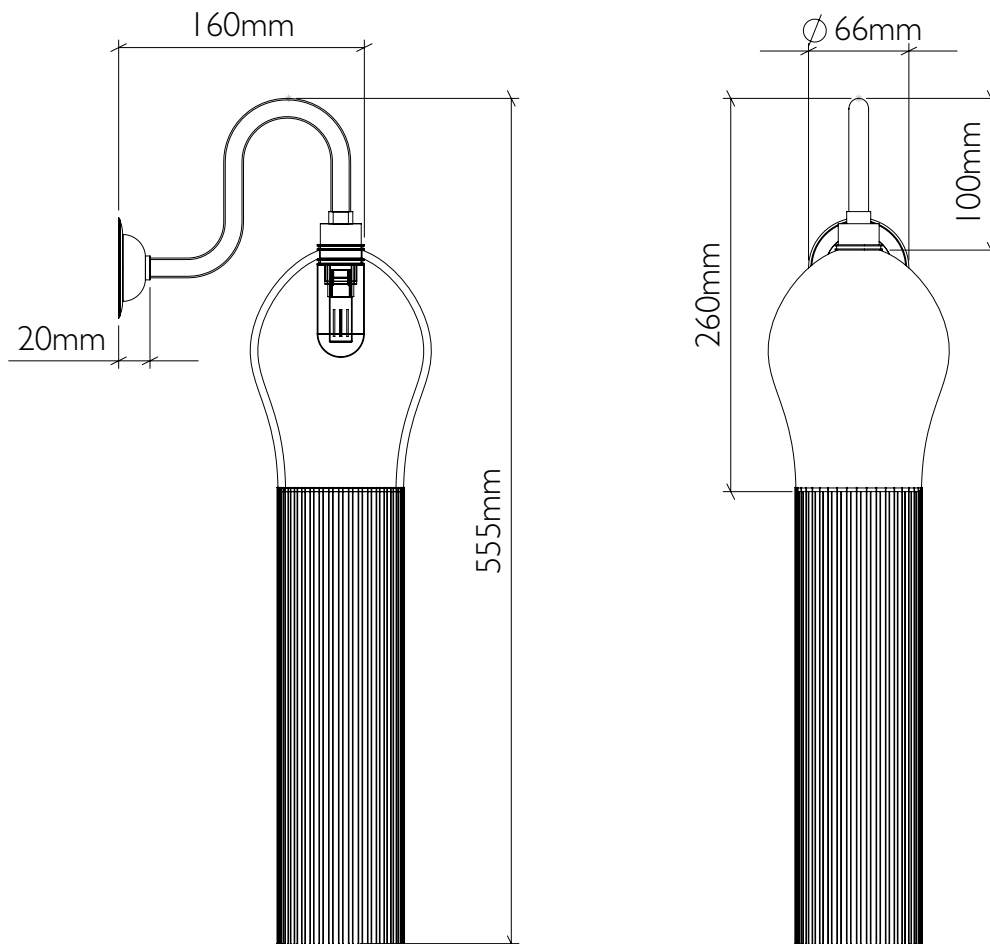

Bathroom Swan Wall Light

curiousa & curiousa

Product code WALL_SWAN_IP65

Fitting IP65 with G9 LED bulb

Materials Hand-blown glass, metal fittings

Average weight 1kg

See www.curiousa.co.uk/options for glass colours and fitting finish options..

To order, please email studio@curiousa.co.uk

Bathroom Swan Wall Light

Glass Shade Options

curiousa & curiousa

Classic Small Bowl

Product Code SPS_001

Classic Small Teardrop

Product Code SPS_002

Classic Small Traditional

Product Code SPS_004

Small Pear Drop

Product Code PEAR_SPS

Tor Light

Product Code TOR_SP

Medium Acid Drop

Product Code ACID_SPM

Classic Small Round

Product Code SPS_003