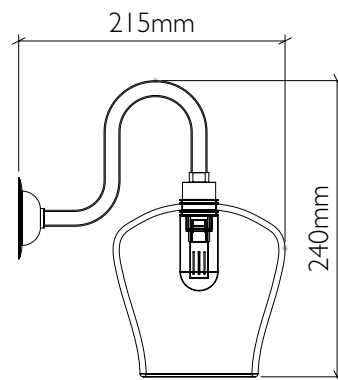

Bathroom Swan Wall Light

curiousa & curiousa

Product code WALL_SWAN_IP65

Fitting IP65 with G9 LED bulb

Materials Hand-blown glass, metal fittings

Average weight 1kg

See www.curiousa.co.uk/options for glass colours and fitting finish options..

To order, please email studio@curiousa.co.uk

Bathroom Swan Wall Light

Glass Shade Options

curiousa & curiousa

Classic Small Bowl

Product Code SPS_001

Classic Small Teardrop

Product Code SPS_002