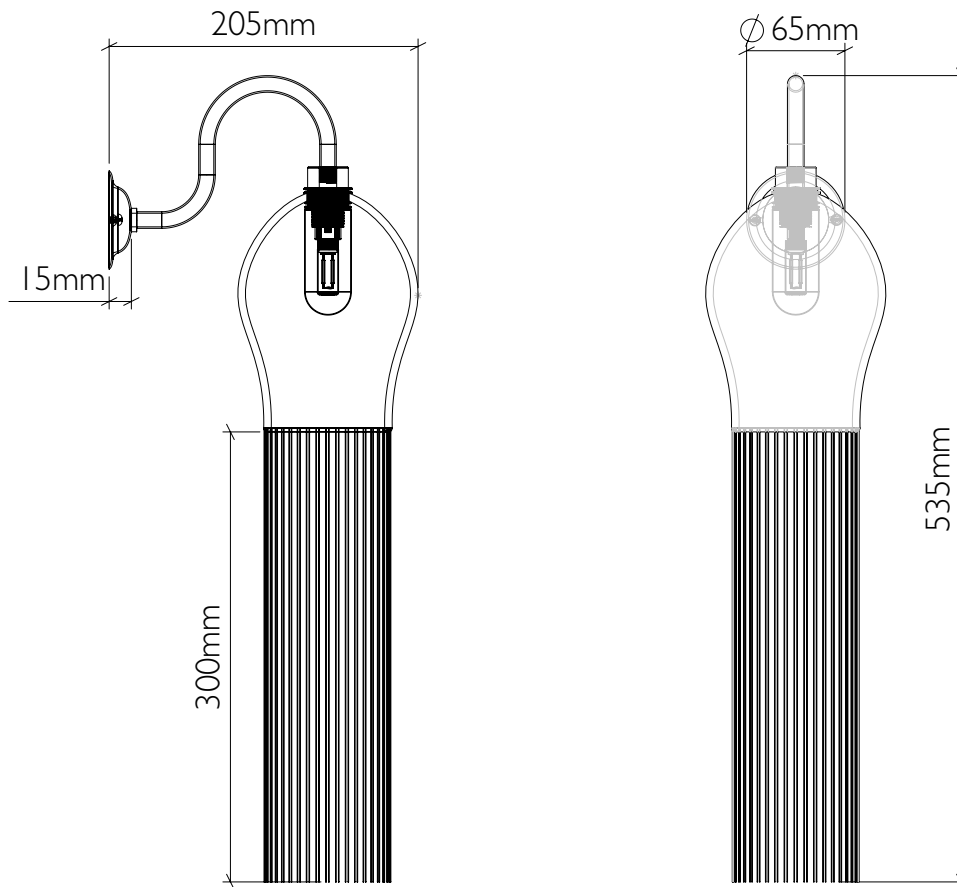

Bathroom Tassel Light

curiousa & curiousa

Product code IP65_TASSEL

Fitting IP65 with G9 LED bulb

Materials Hand-blown glass, metal fittings

Flex Single braid fabric finished flex

Tassel colour Gold or grey tassel with dark grey dip dye

Length to be specified (non-adjustable)

Average weight 1kg

See www.curiousa.co.uk/options for glass colours, flex and fitting finish options.

To order, please email studio@curiousa.co.uk