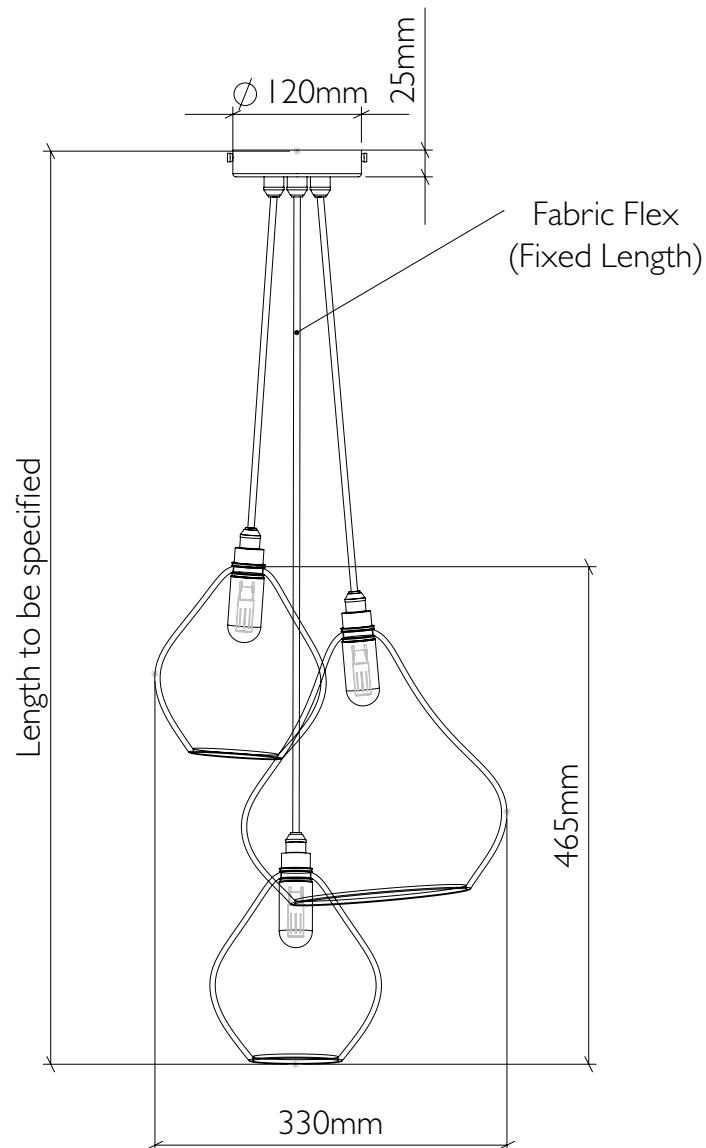

Bathroom Three Drop Acid Cluster

curiousa & curiousa

Product code IP65_ACID_CLUSTER3

Materials Hand-blown glass, metal fittings

Fitting IP65 with G9 LED bulb

Flex Single braid fabric finished flex

Length to be specified (non-adjustable)

Average weight 10kg

See www.curiousa.co.uk/options for glass colours, flex and fitting finish options.

To order, please email studio@curiousa.co.uk