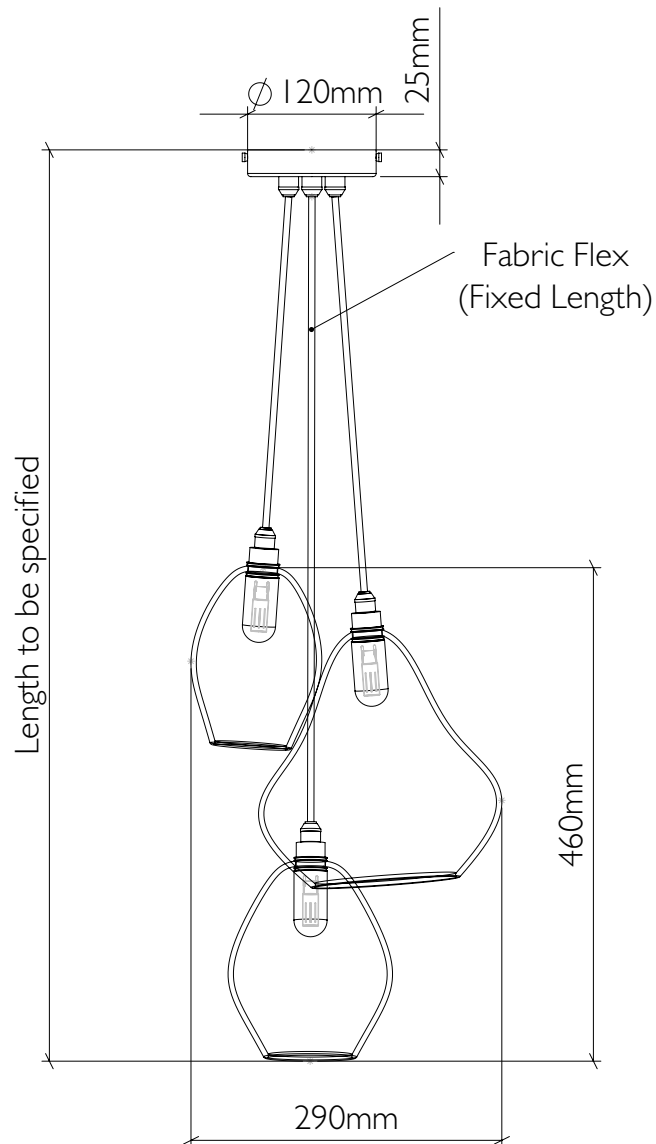

Bathroom Three Drop Pear Cluster

curiousa & curiousa

Product code IP65_PEAR_CLUSTER3

Materials Hand-blown glass, metal fittings

Fitting IP65 with G9 LED bulb

Flex Single braid fabric finished flex

Length to be specified (non-adjustable)

Average weight 8kg

See www.curiousa.co.uk/options for glass colours, flex and fitting finish options.

To order, please email studio@curiousa.co.uk