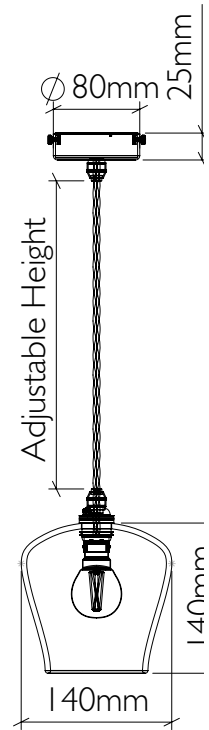

Bowl
SPS_001

Teardrop
SPS_002

Round
SPS_003

Traditional
SPS_004

Materials Hand-blown glass, metal fittings

Fitting B22 Bayonet

E27 screw, wet area (IP45) & American fittings also available

Flex 1m adjustable twisted fabric flex

Extra length can be specified (IP45 & American use single braid)

Average weight 0.5kg

See www.curiousa.co.uk/options for glass colour, flex, fitting finish and bulb options.

To order, please email studio@curiousa.co.uk

Bowl
SPM_001

Teardrop
SPM_002

Round
SPM_003

Traditional
SPM_004

Materials Hand-blown glass, metal fittings

Fitting B22 Bayonet

E27 screw, wet area (IP45) & American fittings also available

Flex 1m adjustable twisted fabric flex

Large Classic Pendants

curiousa & curiousa

Materials Hand-blown glass, metal fittings

Fitting E27 Screw

Wet area (IP45) & American fittings also available

Flex 1m adjustable twisted fabric flex

Extra length can be specified (IP45 & American use single braid)