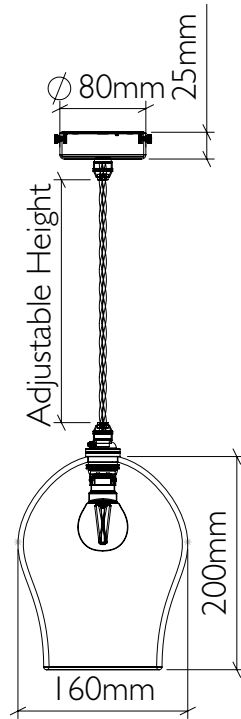

Bowl
SPS_001

Teardrop
SPS_002

Round
SPS_003

Traditional
SPS_004

Materials Hand-blown glass, metal fittings

Fitting B22 Bayonet

E27 screw, wet area (IP45) & American fittings also available

Flex 1m adjustable twisted fabric flex

Extra length can be specified (IP45 & American use single braid)

Average weight 0.5kg

See www.curiousa.co.uk/options for glass colour, flex, fitting finish and bulb options.

To order, please email studio@curiousa.co.uk

Bowl
SPM_001

Teardrop
SPM_002

Round
SPM_003

Traditional
SPM_004

Materials Hand-blown glass, metal fittings

Fitting B22 Bayonet

E27 screw, wet area (IP45) & American fittings also available

Flex 1m adjustable twisted fabric flex

Large Classic Pendants

curiousa & curiousa

Materials Hand-blown glass, metal fittings

Fitting E27 Screw

Wet area (IP45) & American fittings also available

Flex 1m adjustable twisted fabric flex

Extra length can be specified (IP45 & American use single braid)