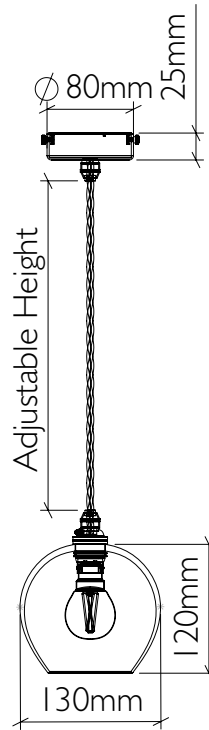

Bowl
SPS_001

Teardrop
SPS_002

Round
SPS_003

Traditional
SPS_004

Materials Hand-blown glass, metal fittings

Fitting B22 Bayonet

E27 screw, wet area (IP45) & American fittings also available

Flex 1m adjustable twisted fabric flex

Extra length can be specified (IP45 & American use single braid)

Average weight 0.5kg

See www.curiousa.co.uk/options for glass colour, flex, fitting finish and bulb options.

To order, please email studio@curiousa.co.uk

Bowl
SPM_001

Teardrop
SPM_002

Round
SPM_003

Traditional
SPM_004

Materials Hand-blown glass, metal fittings

Fitting B22 Bayonet

E27 screw, wet area (IP45) & American fittings also available

Flex 1m adjustable twisted fabric flex

Large Classic Pendants

curiousa & curiousa

Materials Hand-blown glass, metal fittings

Fitting E27 Screw

Wet area (IP45) & American fittings also available

Flex 1m adjustable twisted fabric flex

Extra length can be specified (IP45 & American use single braid)