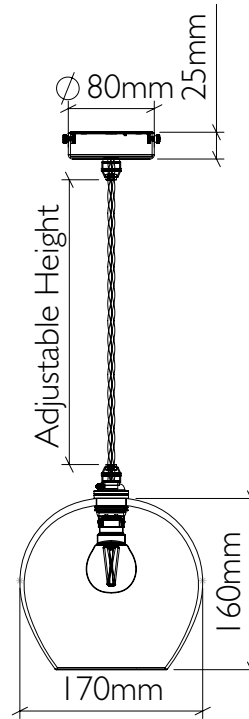

Bowl
SPS_001

Teardrop
SPS_002

Round
SPS_003

Traditional
SPS_004

Materials Hand-blown glass, metal fittings

Fitting B22 Bayonet

E27 screw, wet area (IP45) & American fittings also available

Flex 1m adjustable twisted fabric flex

Extra length can be specified (IP45 & American use single braid)

Average weight 0.5kg

See www.curiousa.co.uk/options for glass colour, flex, fitting finish and bulb options.

To order, please email studio@curiousa.co.uk

Bowl
SPM_001

Teardrop
SPM_002

Round
SPM_003

Traditional
SPM_004

Materials Hand-blown glass, metal fittings

Fitting B22 Bayonet

E27 screw, wet area (IP45) & American fittings also available

Flex 1m adjustable twisted fabric flex

Large Classic Pendants

curiousa & curiousa

Materials Hand-blown glass, metal fittings

Fitting E27 Screw

Wet area (IP45) & American fittings also available

Flex 1m adjustable twisted fabric flex

Extra length can be specified (IP45 & American use single braid)