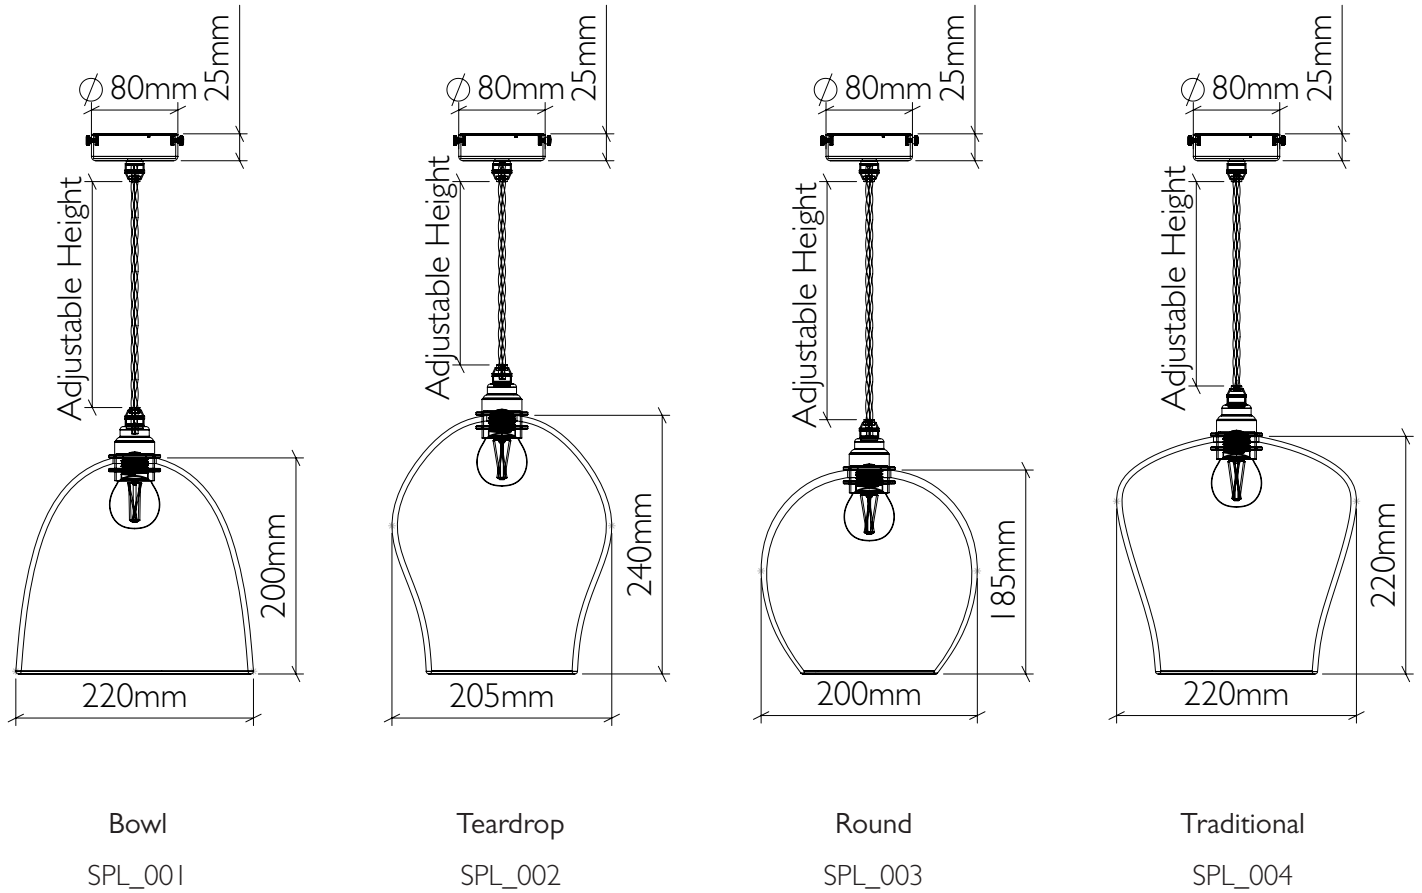

Bowl
SPM_001

Teardrop
SPM_002

Round
SPM_003

Traditional
SPM_004

Materials Hand-blown glass, metal fittings

Fitting B22 Bayonet

E27 screw, wet area (IP45) & American fittings also available

Flex 1m adjustable twisted fabric flex

Extra length can be specified (IP45 & American use single braid)

Average weight 1kg

See www.curiousa.co.uk/options for glass colour, flex, fitting finish and bulb options.

To order, please email studio@curiousa.co.uk

Large Classic Pendants

curiousa & curiousa

Materials Hand-blown glass, metal fittings

Fitting E27 Screw

Wet area (IP45) & American fittings also available

Flex 1m adjustable twisted fabric flex

Extra length can be specified (IP45 & American use single braid)

Average weight 1.5kg

See www.curiousa.co.uk/options for glass colour, flex, fitting finish and bulb options.

To order, please email studio@curiousa.co.uk