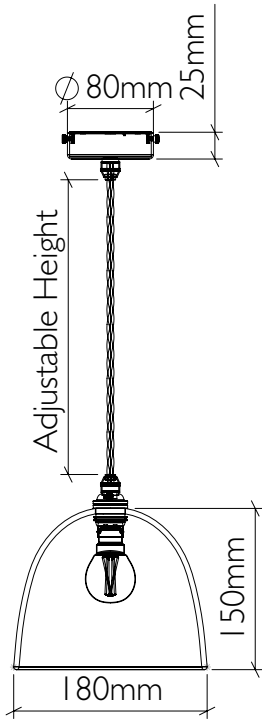

Bowl
SPS_001

Teardrop
SPS_002

Round
SPS_003

Traditional
SPS_004

Materials Hand-blown glass, metal fittings

Fitting B22 Bayonet

E27 screw, wet area (IP45) & American fittings also available

Flex 1m adjustable twisted fabric flex

Extra length can be specified (IP45 & American use single braid)

Average weight 0.5kg

See www.curiousa.co.uk/options for glass colour, flex, fitting finish and bulb options.

To order, please email studio@curiousa.co.uk

Bowl
SPM_001

Teardrop
SPM_002

Round
SPM_003

Traditional
SPM_004

Materials Hand-blown glass, metal fittings

Fitting B22 Bayonet

E27 screw, wet area (IP45) & American fittings also available

Flex 1m adjustable twisted fabric flex

Large Classic Pendants

curiousa & curiousa

Materials Hand-blown glass, metal fittings

Fitting E27 Screw

Wet area (IP45) & American fittings also available

Flex 1m adjustable twisted fabric flex

Extra length can be specified (IP45 & American use single braid)