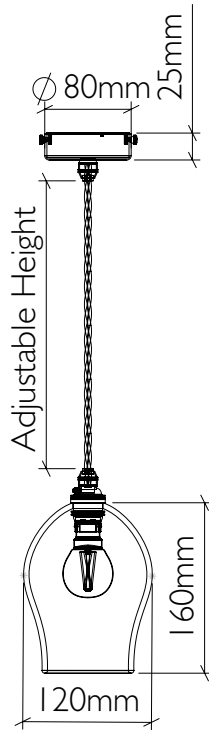

Bowl
SPS_001

Teardrop
SPS_002

Round
SPS_003

Traditional
SPS_004

Materials Hand-blown glass, metal fittings

Fitting B22 Bayonet

E27 screw, wet area (IP45) & American fittings also available

Flex 1m adjustable twisted fabric flex

Extra length can be specified (IP45 & American use single braid)

Average weight 0.5kg

See www.curiousa.co.uk/options for glass colour, flex, fitting finish and bulb options.

To order, please email studio@curiousa.co.uk

Bowl
SPM_001

Teardrop
SPM_002

Round
SPM_003

Traditional
SPM_004

Materials Hand-blown glass, metal fittings

Fitting B22 Bayonet

E27 screw, wet area (IP45) & American fittings also available

Flex 1m adjustable twisted fabric flex

Large Classic Pendants

curiousa & curiousa

Materials Hand-blown glass, metal fittings

Fitting E27 Screw

Wet area (IP45) & American fittings also available

Flex 1m adjustable twisted fabric flex

Extra length can be specified (IP45 & American use single braid)