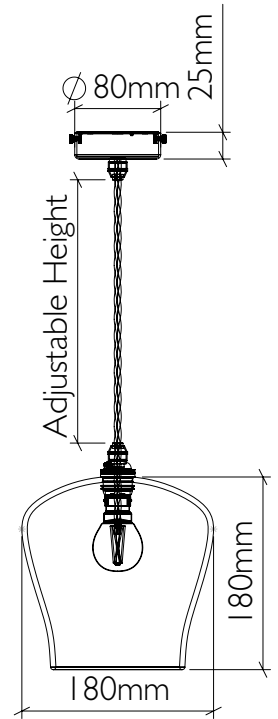

Bowl
SPS_001

Teardrop
SPS_002

Round
SPS_003

Traditional
SPS_004

Materials Hand-blown glass, metal fittings

Fitting B22 Bayonet

E27 screw, wet area (IP45) & American fittings also available

Flex 1m adjustable twisted fabric flex

Extra length can be specified (IP45 & American use single braid)

Average weight 0.5kg

See www.curiousa.co.uk/options for glass colour, flex, fitting finish and bulb options.

To order, please email studio@curiousa.co.uk

Bowl
SPM_001

Teardrop
SPM_002

Round
SPM_003

Traditional
SPM_004

Materials Hand-blown glass, metal fittings

Fitting B22 Bayonet

E27 screw, wet area (IP45) & American fittings also available

Flex 1m adjustable twisted fabric flex

Large Classic Pendants

curiousa & curiousa

Materials Hand-blown glass, metal fittings

Fitting E27 Screw

Wet area (IP45) & American fittings also available

Flex 1m adjustable twisted fabric flex

Extra length can be specified (IP45 & American use single braid)