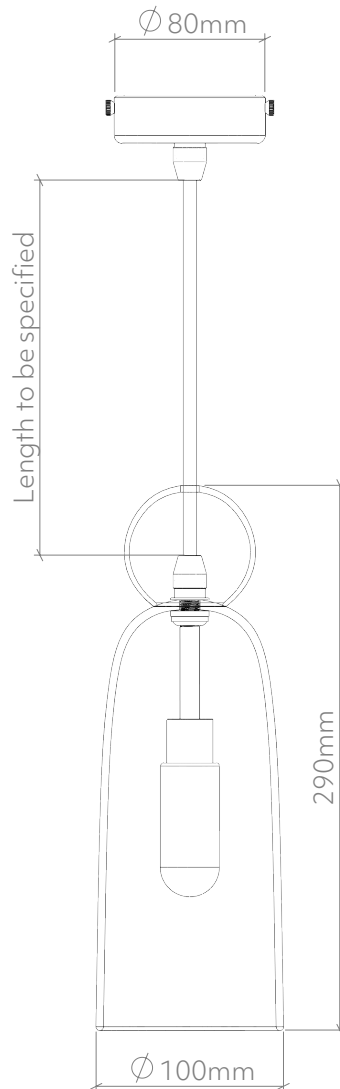

CURIOUSA

TUTTI GLOBE

BATHROOM

Hand-blown light-piece, made in the UK.

Free-blown glass globe and shade with single braid fabric finished flex and IP rated fitting.

Flex length to be specified (non-adjustable).

Choose from 22 glass colours, 5 fitting finishes and 8 flex colours (see Finishes and Options PDF).

All glass dimensions are approximate – this glass is free-blown so all glass dimensions can vary with some bubbles, swirls and possible colour variations.

Voltage 220-240V 50Hz

Rated to IP45 and IP65 5W Max

Recommended Bulb - G9 LED

Average weight 2.0kg