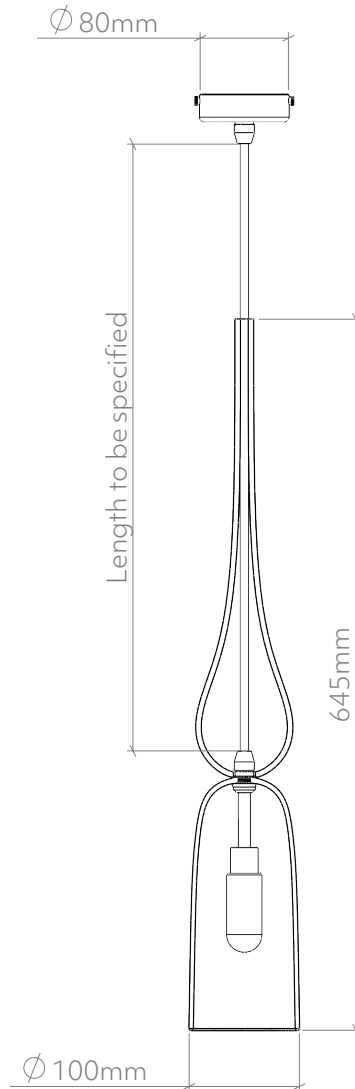

CURIOUSA

TUTTI STEM

BATHROOM

Hand-blown light-piece, made in the UK.

Free-blown glass stem and shade with single braid fabric finished flex and IP rated fitting.

Flex length to be specified (non-adjustable).

Choose from 22 glass colours, 5 fitting finishes and 8 flex colours (see Finishes and Options PDF).

All glass dimensions are approximate – this glass is free-blown so all glass dimensions can vary with some bubbles, swirls and possible colour variations.

Voltage 220-240V 50Hz

Rated to IP45 and IP65 5W Max

Recommended Bulb - G9 LED

Average weight 2.0kg