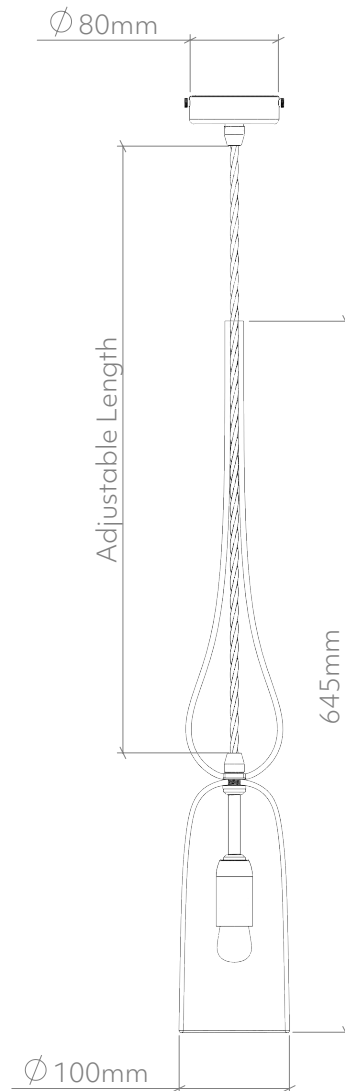

CURIOUSA

TUTTI STEM

Hand-blown light-piece, made in the UK.

Free-blown glass stem and shade with fabric coated flex and E14 fitting.

Adjustable 1m flex (unless otherwise specified).

Choose from 22 glass colours, 5 fitting finishes and 8 flex colours (see Finishes and Options PDF).

All glass dimensions are approximate – this glass is free-blown so all glass dimensions can vary with some bubbles, swirls and possible colour variations.

Voltage 220-240V 50Hz

E14 25W Max

Wet area (IP rated) and American fittings also available.

Recommended Bulb - Piccolo

Average weight 2.0kg